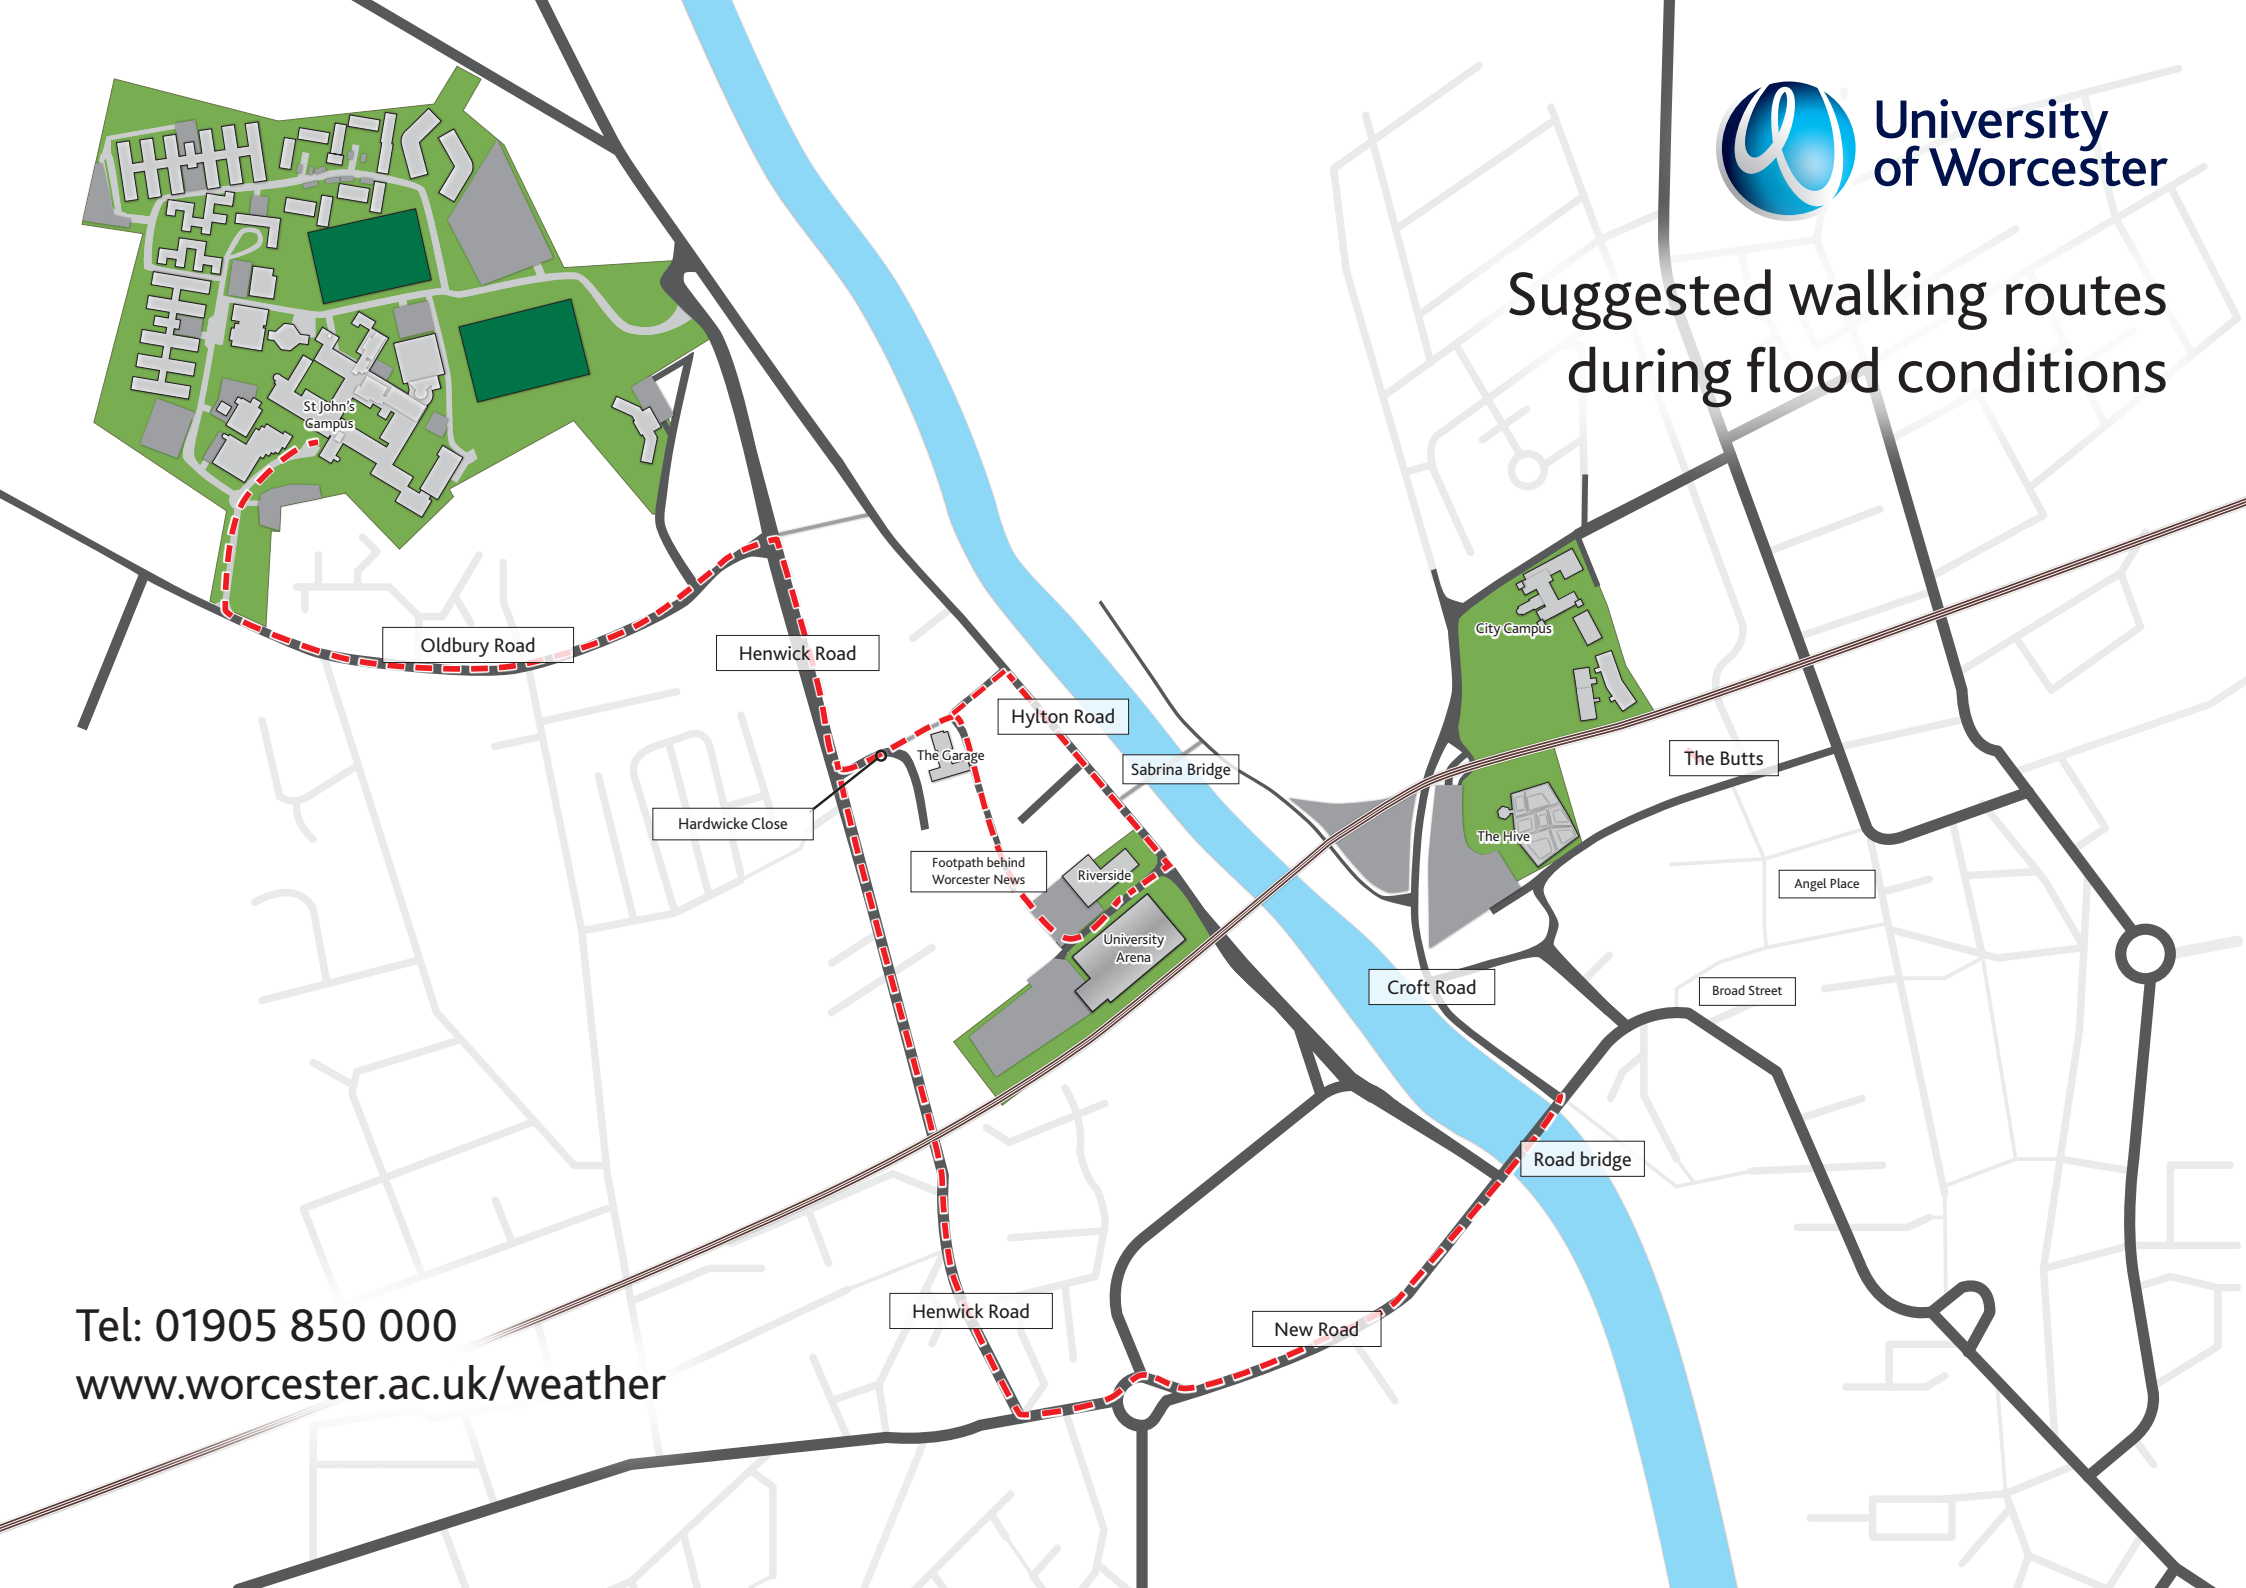

Suggested walking routes during flood conditions

Tel: 01905 850 000

www.worcester.ac.uk/weather