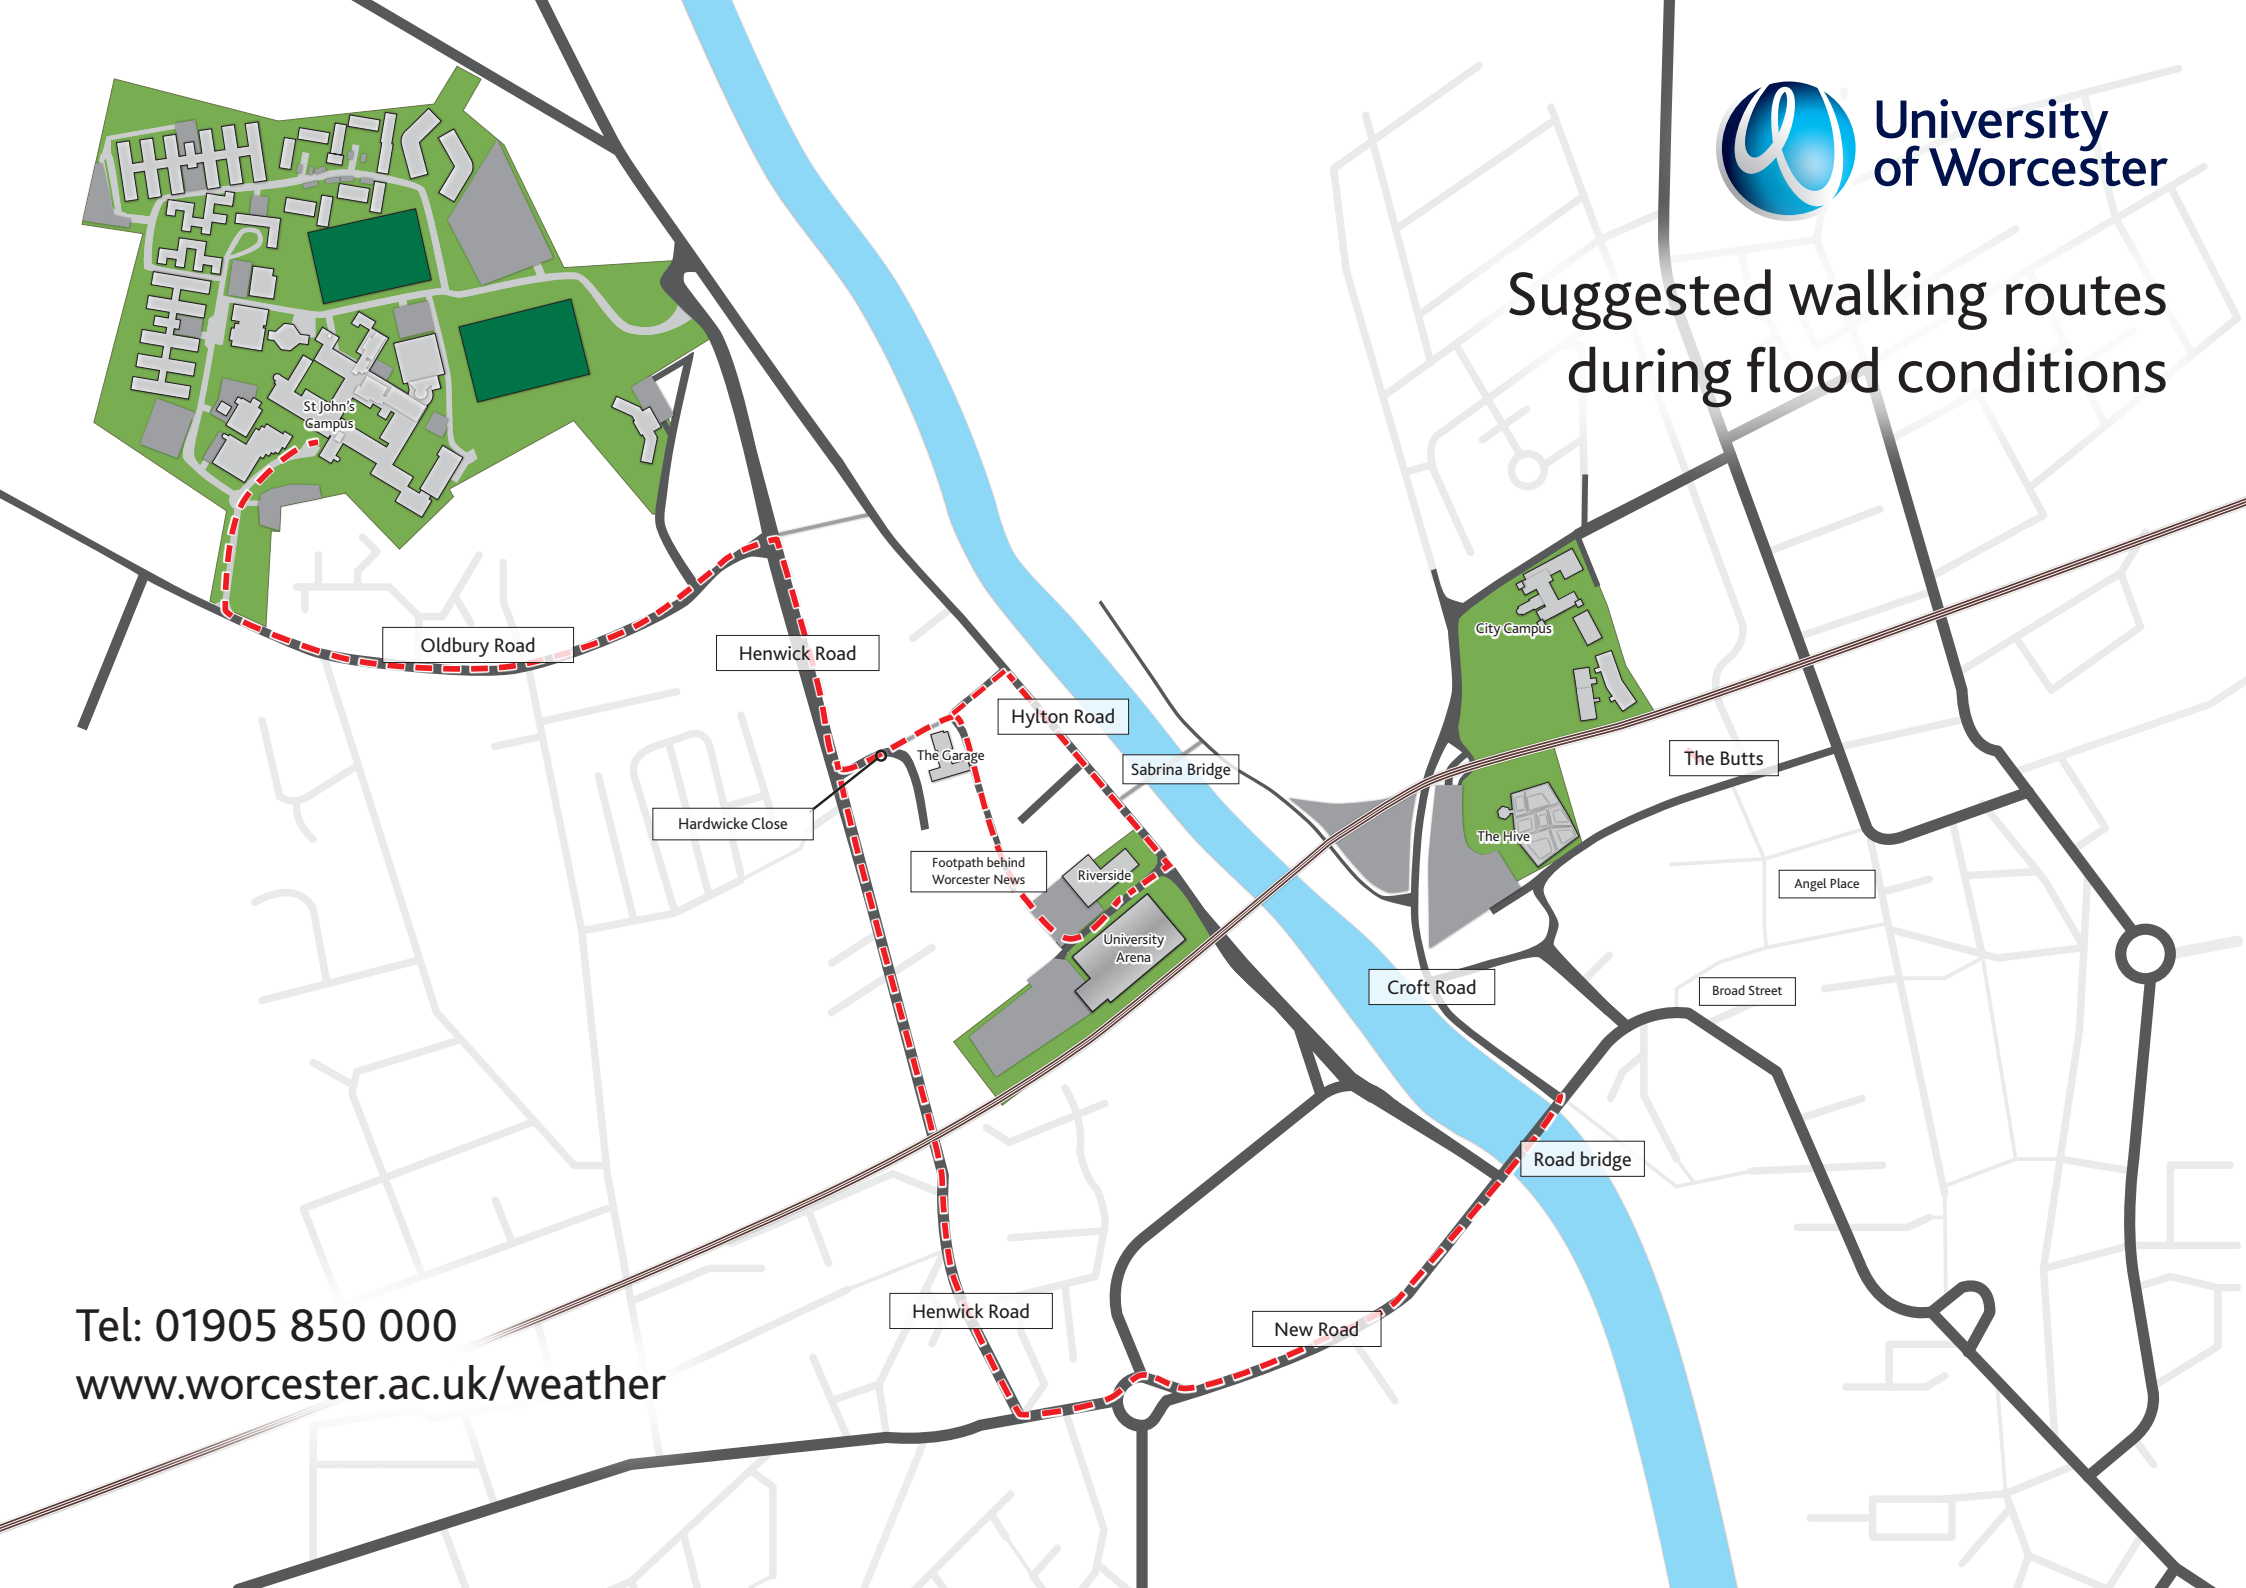

## Suggested walking routes during flood conditions

Tel: 01905 850 000

[www.worcester.ac.uk/weather](http://www.worcester.ac.uk/weather)