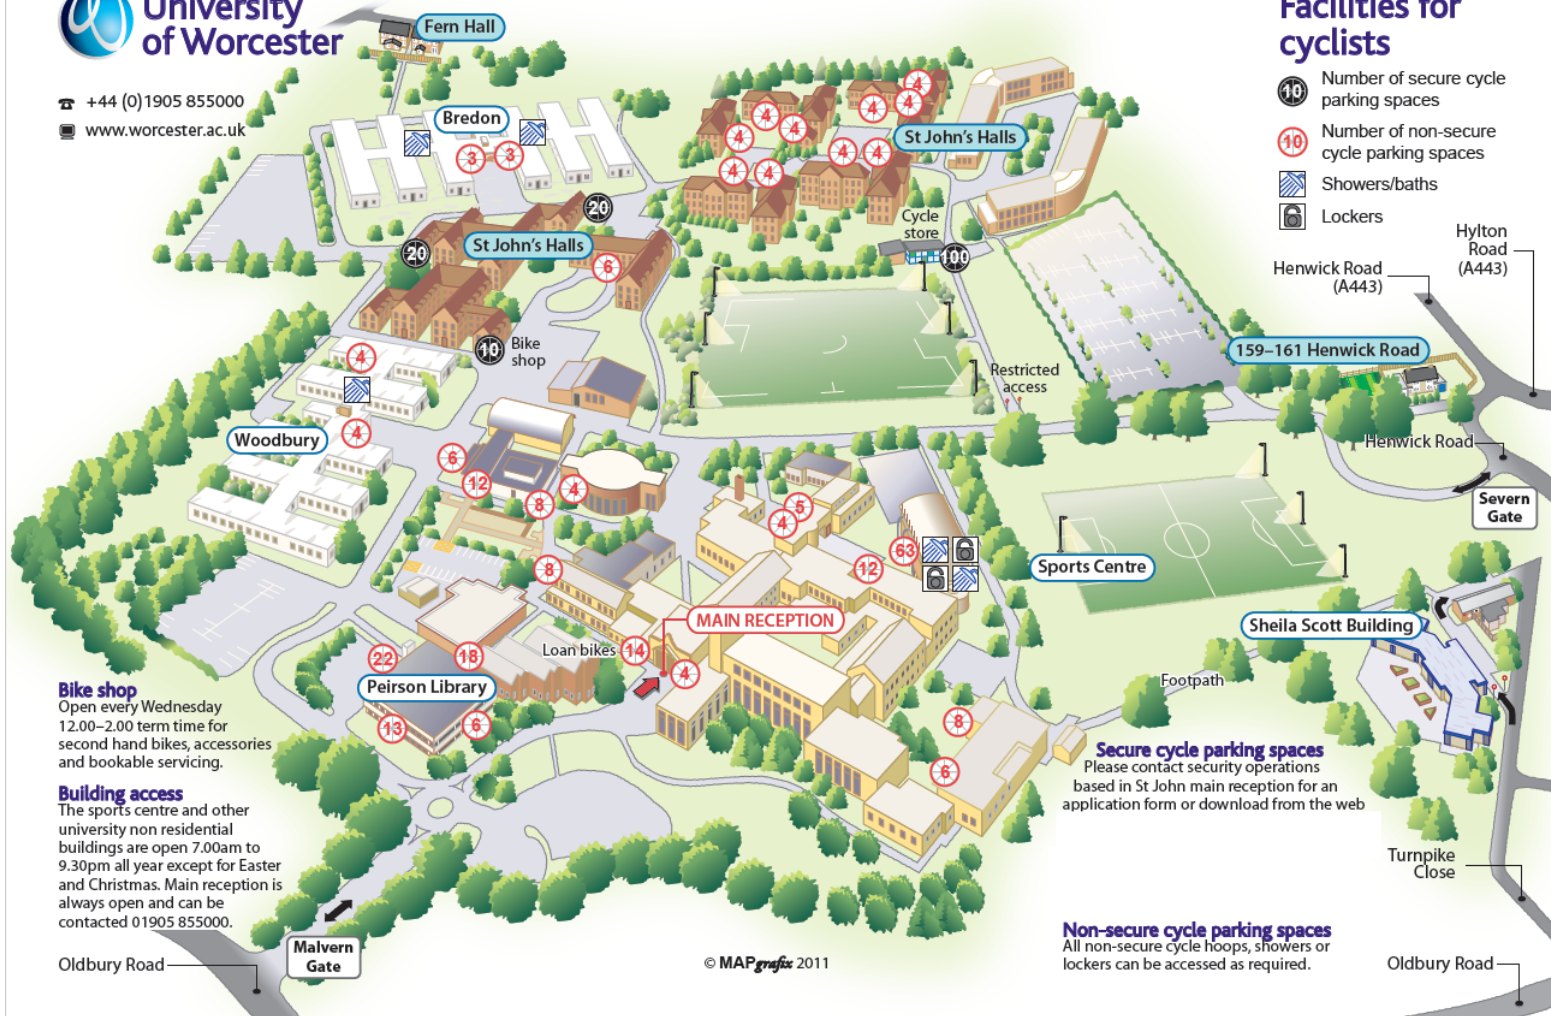

## Facilities for cyclists

-  Number of secure cycle parking spaces
-  Number of non-secure cycle parking spaces
-  Showers/baths
-  Lockers

**Bike shop**  
Open every Wednesday  
12.00–2.00 term time for  
second hand bikes, accessories  
and bookable servicing.

**Building access**  
The sports centre and other  
university non residential  
buildings are open 7.00am to  
9.30pm all year except for Easter  
and Christmas. Main reception is  
always open and can be  
contacted 01905 855000.

**Secure cycle parking spaces**  
Please contact security operations  
based in St John main reception for an  
application form or download from the web

**Non-secure cycle parking spaces**  
All non-secure cycle hoops, showers or  
lockers can be accessed as required.