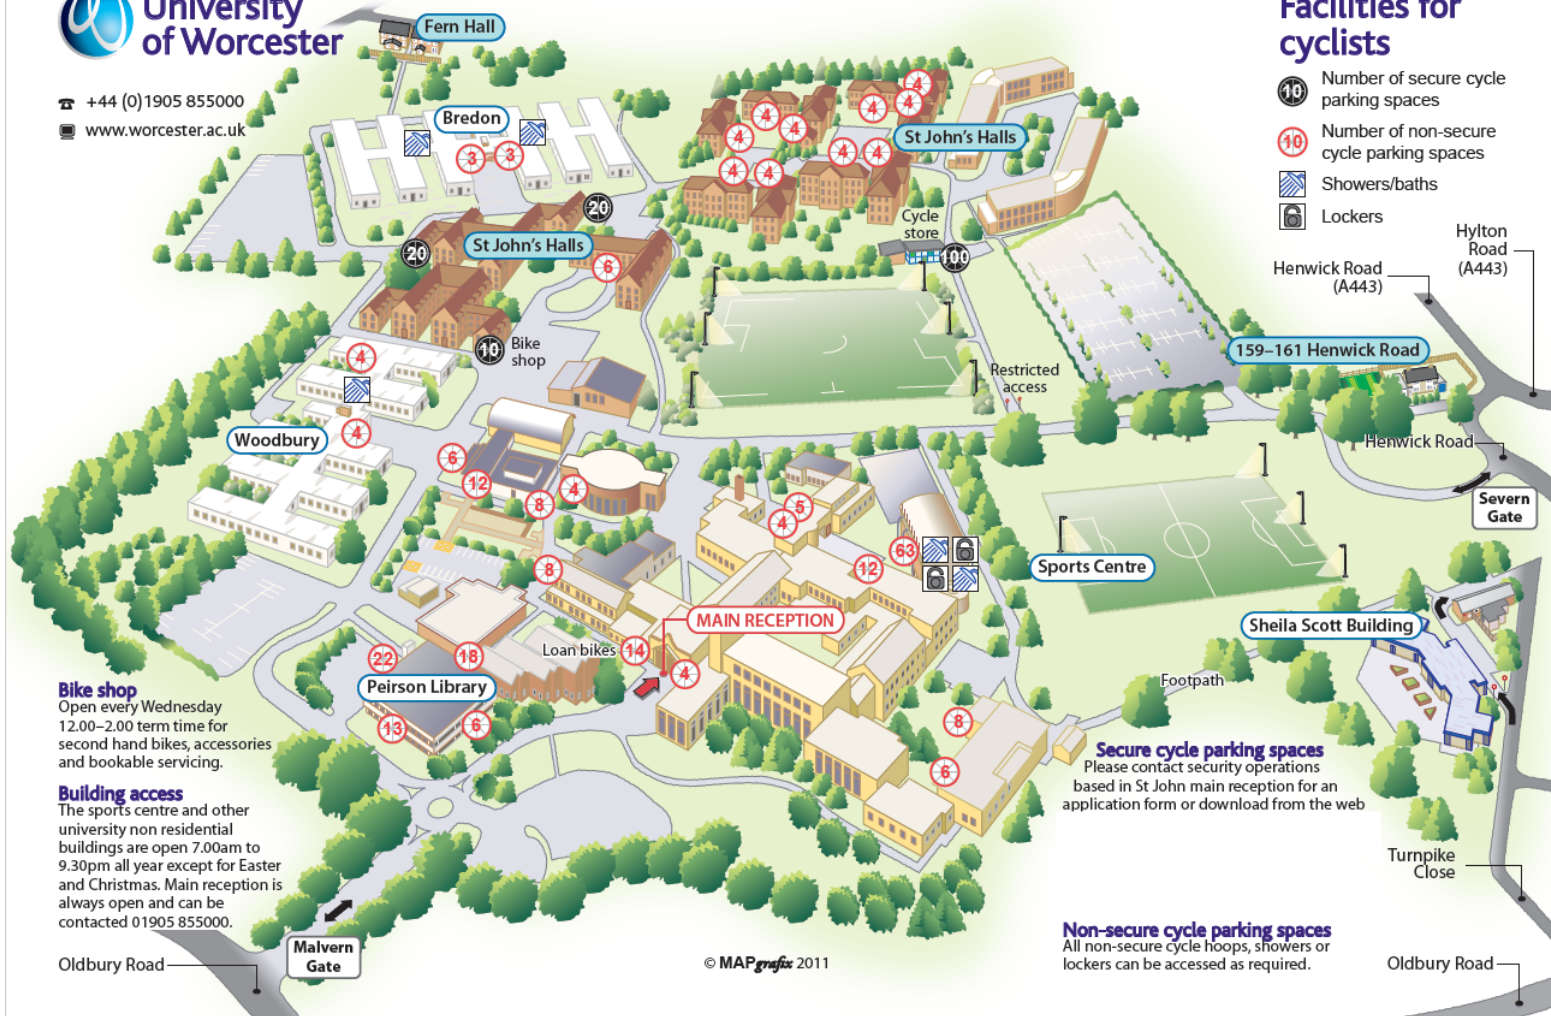

Facilities for cyclists

-  Number of secure cycle parking spaces
-  Number of non-secure cycle parking spaces
-  Showers/baths
-  Lockers

Bike shop

Open every Wednesday 12.00–2.00 term time for second hand bikes, accessories and bookable servicing.

Building access

The sports centre and other university non residential buildings are open 7.00am to 9.30pm all year except for Easter and Christmas. Main reception is always open and can be contacted 01905 855000.

Secure cycle parking spaces

Please contact security operations based in St John main reception for an application form or download from the web

Non-secure cycle parking spaces

All non-secure cycle hoops, showers or lockers can be accessed as required.