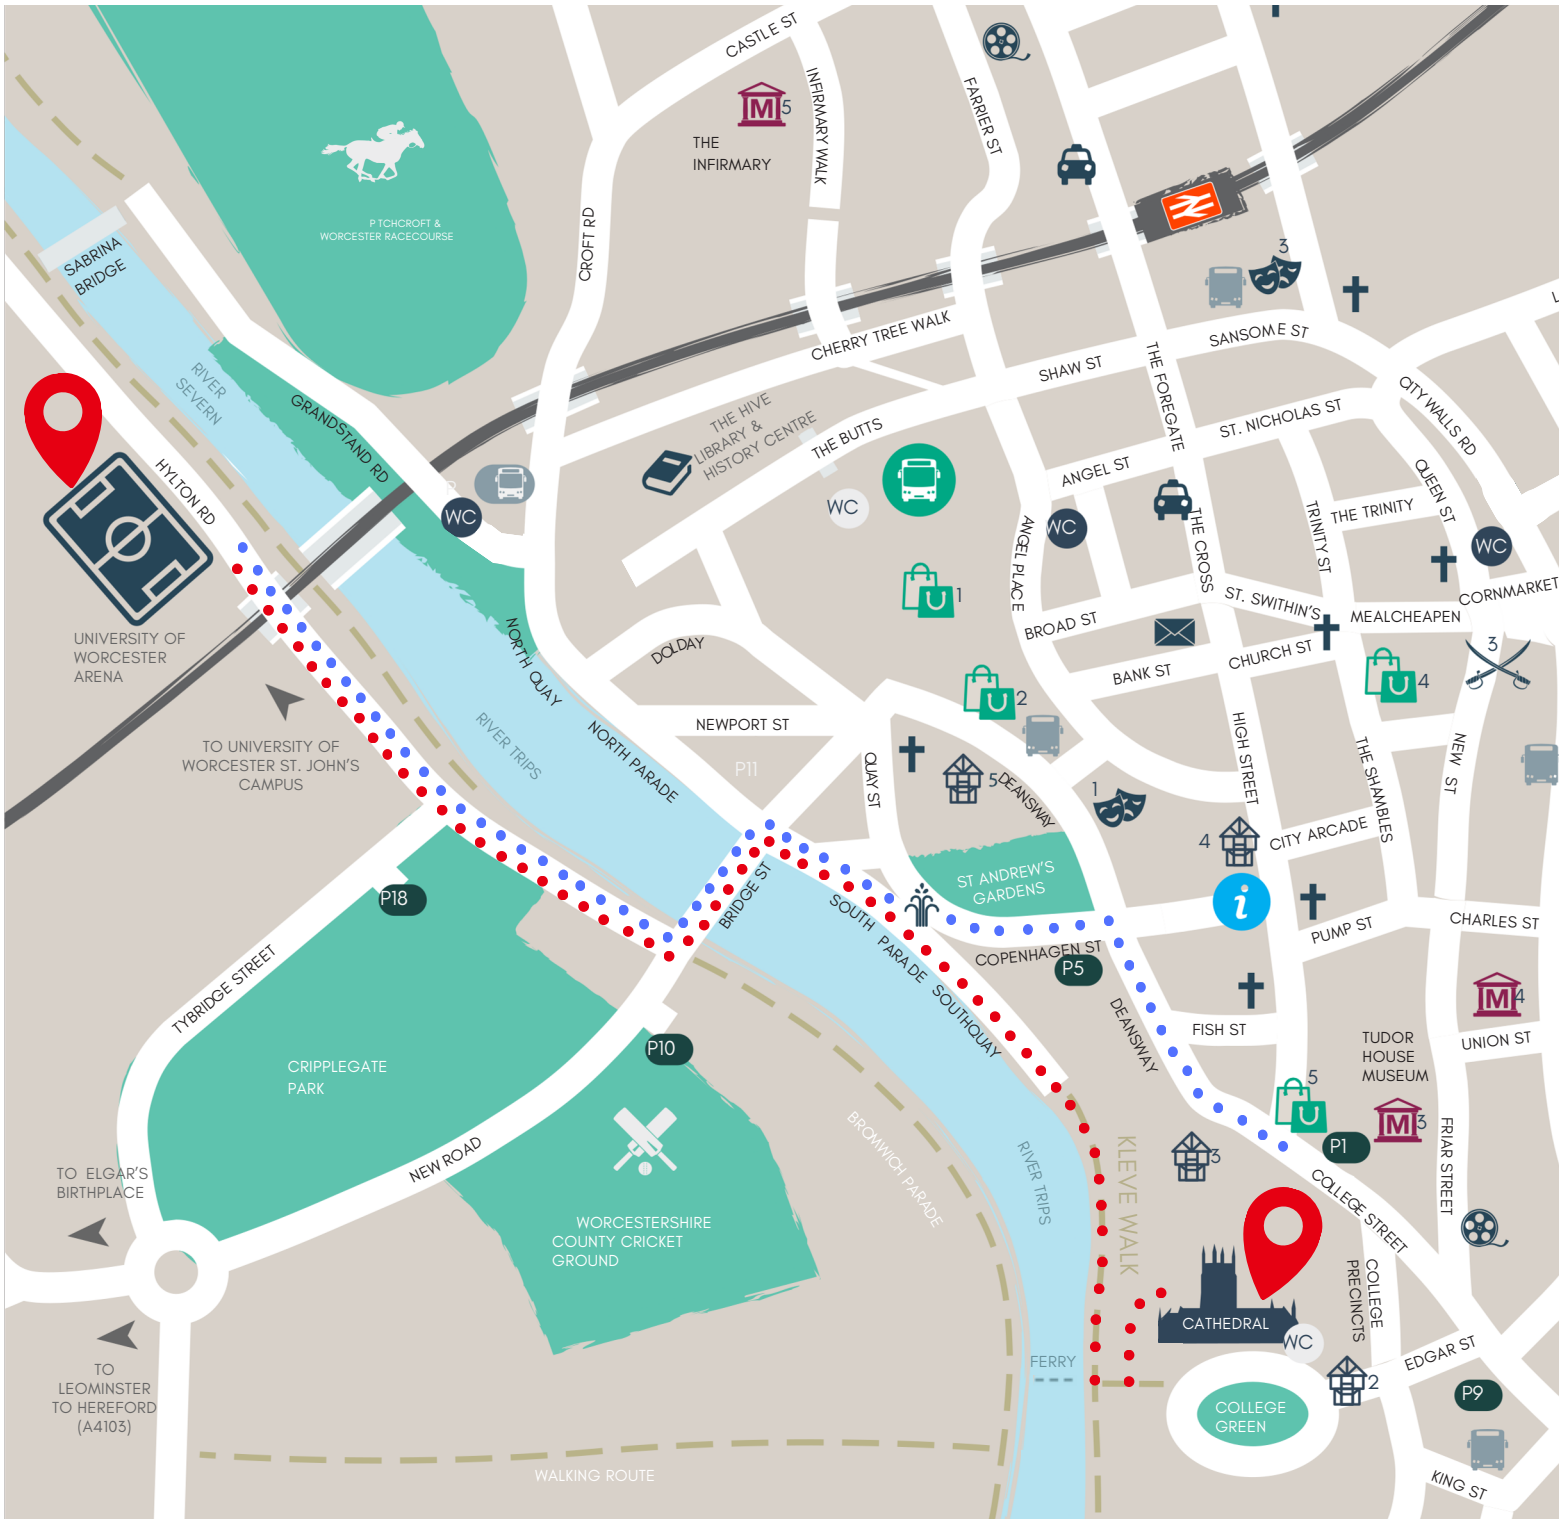

ROUTE TO THE CATHEDRAL FROM SEVERN CAMPUS

COACH PARKING	TOILETS	MUSEUMS	1 HUNTINGDON HALL	2 EDGAR TOWER	CROWNGATE FRIARY WALK
TOURIST INFORMATION CENTRE	24 HOUR TOILETS	BATTLE OF WORCESTER SITES	3 WORCESTER ARTS WORKSHOP	3 THE OLD BISHOP'S PALACE	CROWNGATE CHAPEL WALK
COACH DROP-OFF POINT	RAILWAY	THEATRES	3 TUDOR HOUSE MUSEUM	4 GUILDHALL	REINDEER COURT
TAXI RANK	POST OFFICE	CINEMAS	4 GREYFRIARS HOUSE & GARDEN	5 ST. ANDREW'S SPIRE	CATHEDRAL SQUARE
SHOPPING CENTRES	BUS STATION	KING CHARLES HOUSE	5 THE INFIRMARY		
CHURCHES	HISTORICAL BUILDINGS	THE HIVE			

CAR PARKS

P1	NCP CATHEDRAL	WR1 2QE
P5	COPENHAGEN ST	WR1 2HB
P9	KING STREET	WR1 2NX
P10	NEW ROAD	WR2 4QQ
P18	TYBRIDGE STREET	WR2 5BA

Walking Route (Including Steps) Accessible Route