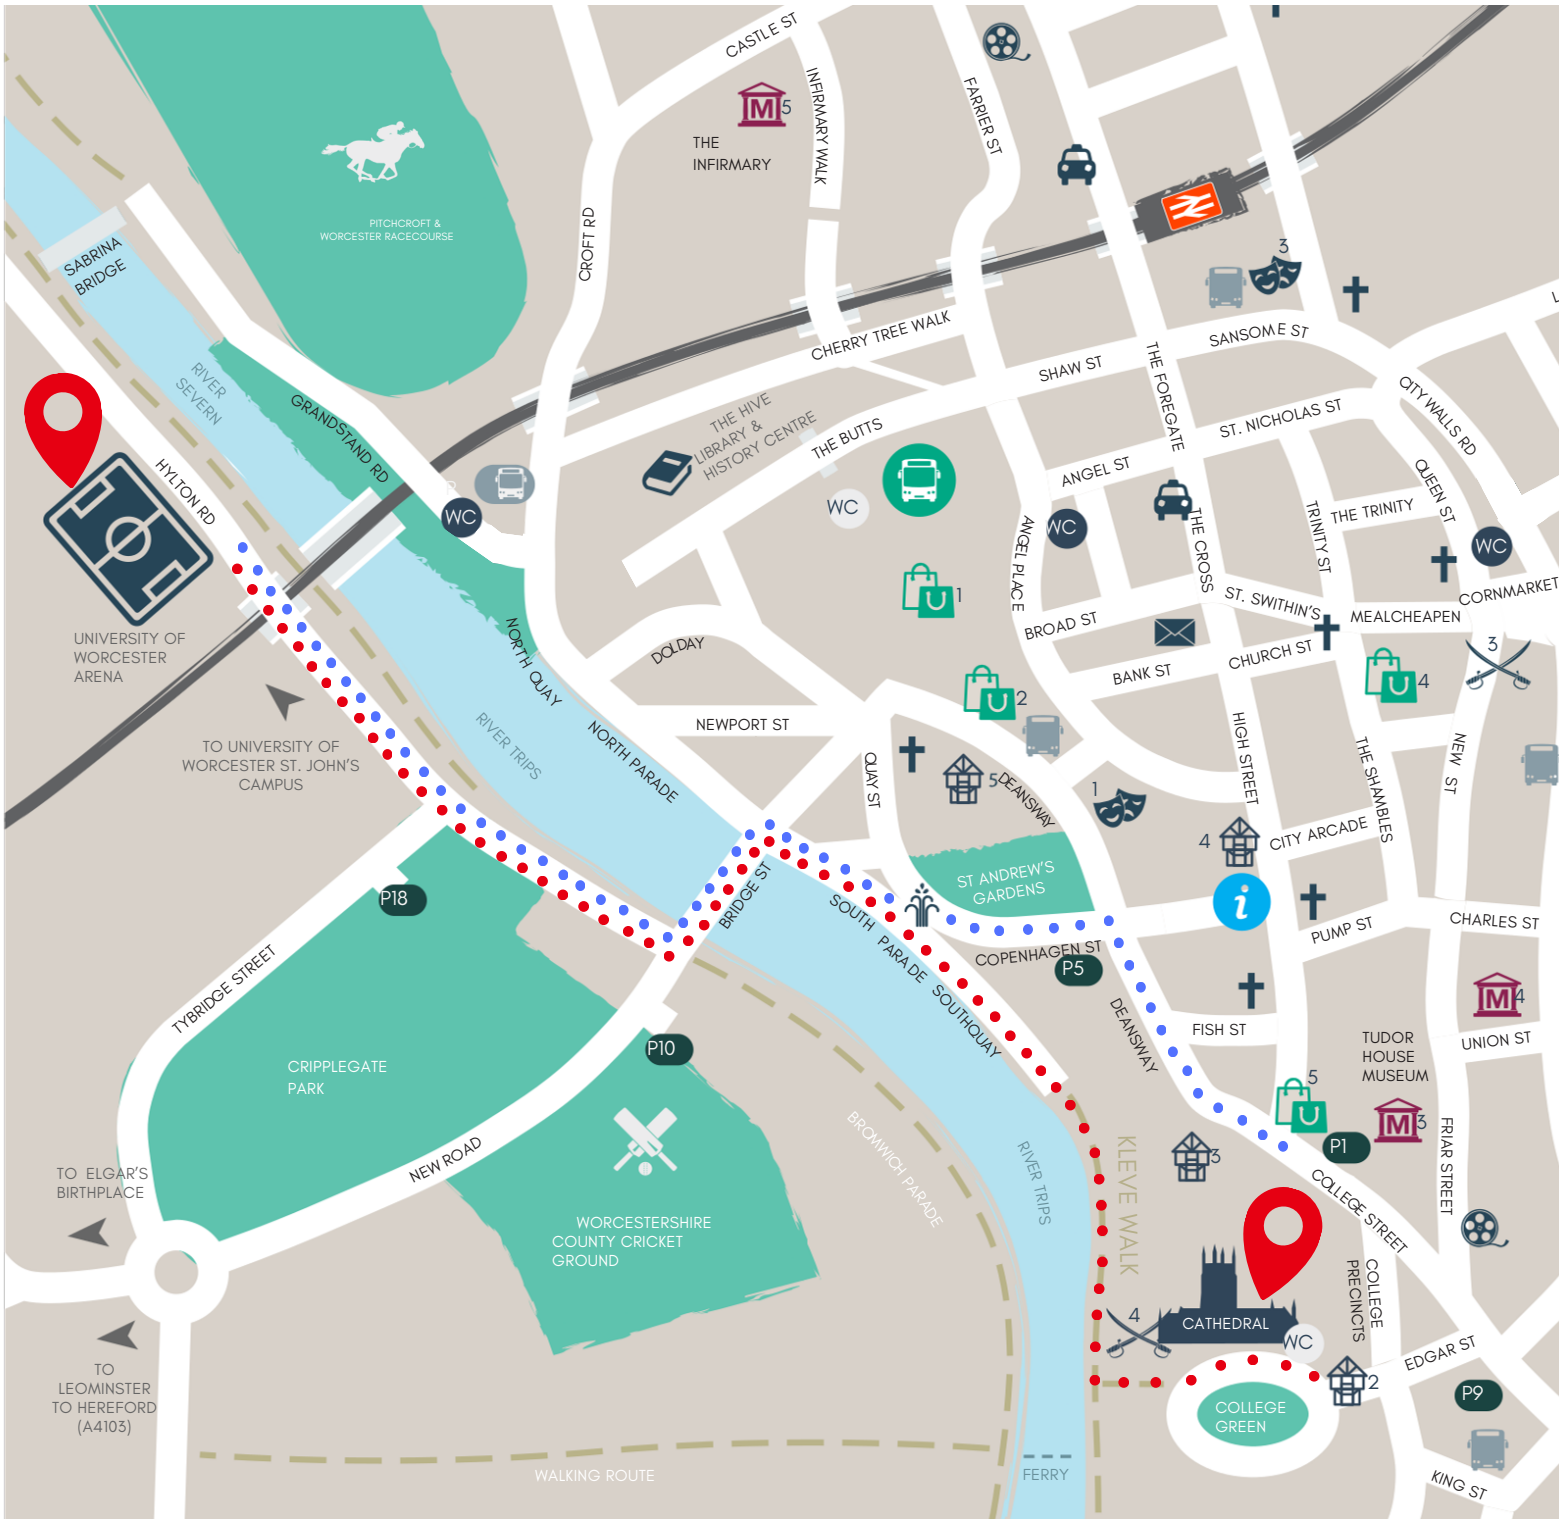

# ROUTE TO THE CATHEDRAL FROM SEVERN CAMPUS

## CAR PARKS

- P1 = NCP CATHEDRAL - WR1 2QE
- P5 = COPENHAGEN ST - WR1 2HB
- P9 = KING STREET - WR1 2NX
- P10 = NEW ROAD - WR2 4QQ
- P18 = TYBRIDGE STREET - WR2 5BA

Walking Route (Including Steps) Accessible Route

Please note that some details may be subject to change due to ongoing works in the Cathedral grounds.