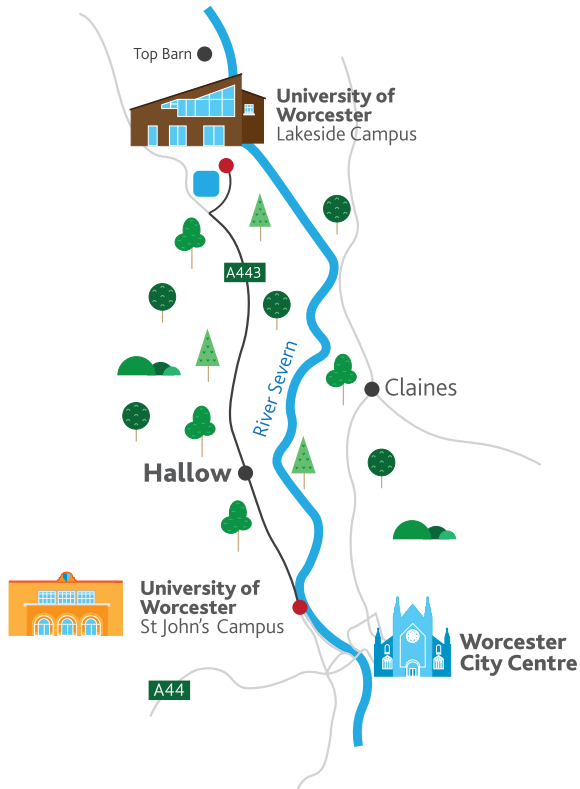

# HOW TO GET HERE

Leave Worcester along the Hallow Road (A443), after 4 miles turn right. Follow the road for a short distance, until you see signs for Lakeside.

Lakeside Campus  
University of Worcester  
Holt Heath  
Worcester  
WR6 6NH

10 minutes

**LAKESIDE  
CAMPUS**  
*adventure*  
[worchester.ac.uk/lakeside](http://worchester.ac.uk/lakeside)

Printed March 2020

University of Worcester

# LAKESIDE

c a m p u s