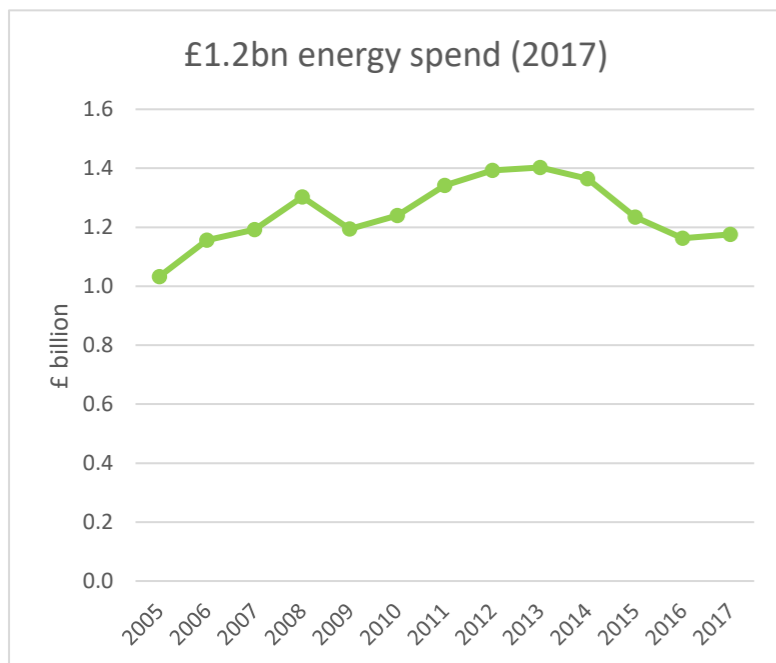

Energy Strategy Landscape Dashboard

Targets to 2030