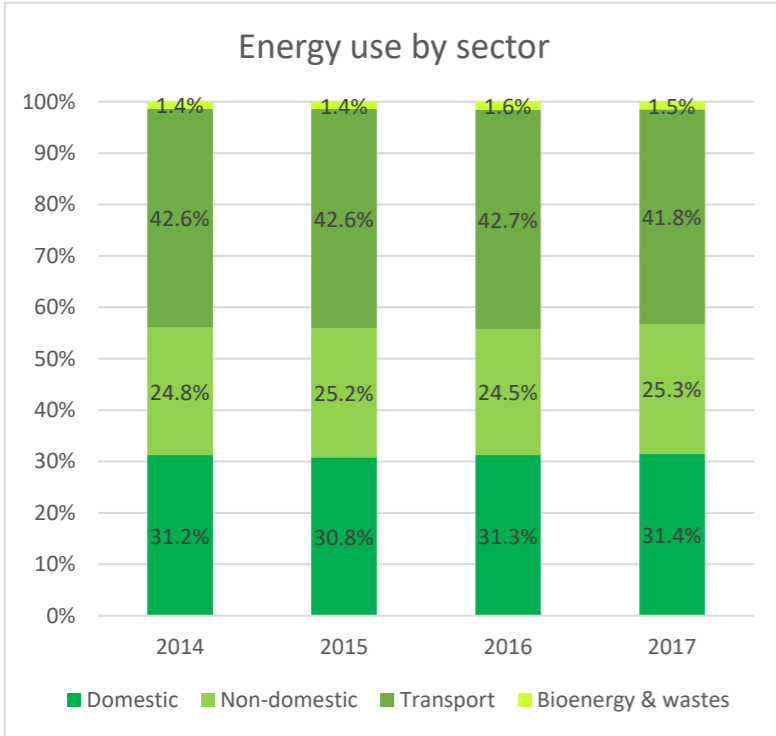

Energy Strategy Landscape Dashboard

Targets to 2030