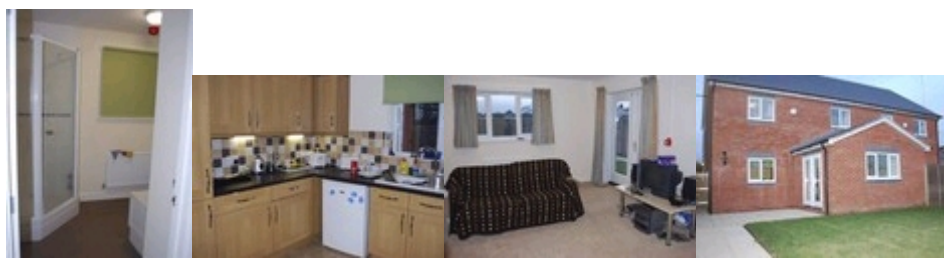

Postgraduate Accommodation Image Gallery