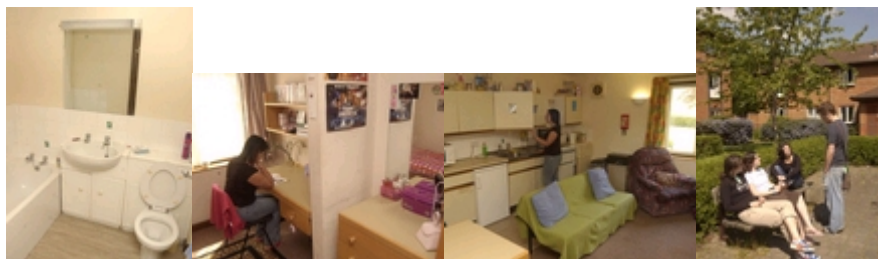

Image gallery not working? Try this [alternative link](#).

En-suite Extra Gallery

En-suite Accommodation

£118 per week: Vesta Tilley, William Morris

Want your own bathroom? This is a great choice. Our two St John's en suite Halls each include six flats over three floors, with six or seven study bedrooms per flat. Each room has an en suite bathroom with washbasin, shower and toilet. Four rooms are adapted for wheelchair use.

Image gallery not working? Try this [alternative link](#).

En-suite Accommodation

Standard Plus Accommodation

£105 per week: Abberley, Ankerdine, Berrow, Malvern, Sarah Siddons, Teme, Wulfstan, Windrush

There are 252 rooms available, spread across the above halls. Each of the St John's Standard Plus Halls has four or six flats over two or three floors, with six study bedrooms. There are two toilet/ shower rooms per flat and each bedroom has a washbasin.

Image gallery not working? Try this [alternative link](#).

Standard Plus Accommodation Image Gallery

Standard Accommodation

£100 per week: Avon, Ledbury

Together Avon and Ledbury have 34 flats over three floors, each containing four or six study bedrooms. Each flat has a shared kitchen and a lounge area. There's a bathroom, shower room with toilet and another toilet in each flat.

Image gallery not working? Try this [alternative link](#).

Standard Accommodation Image Gallery

Traditional Hall Accommodation

£79 per week: Evesham, Pershore

A brilliant option if you want to keep costs down, our three storey Evesham and Pershore Halls offer a total of 62 rooms, 56 of which are single study and 6 of which have a shared study area. Shared study rooms are always allocated to students of the same sex. The majority of rooms have a washbasin, and approximately 8-10 students share a kitchen, two bathrooms and toilet facilities.