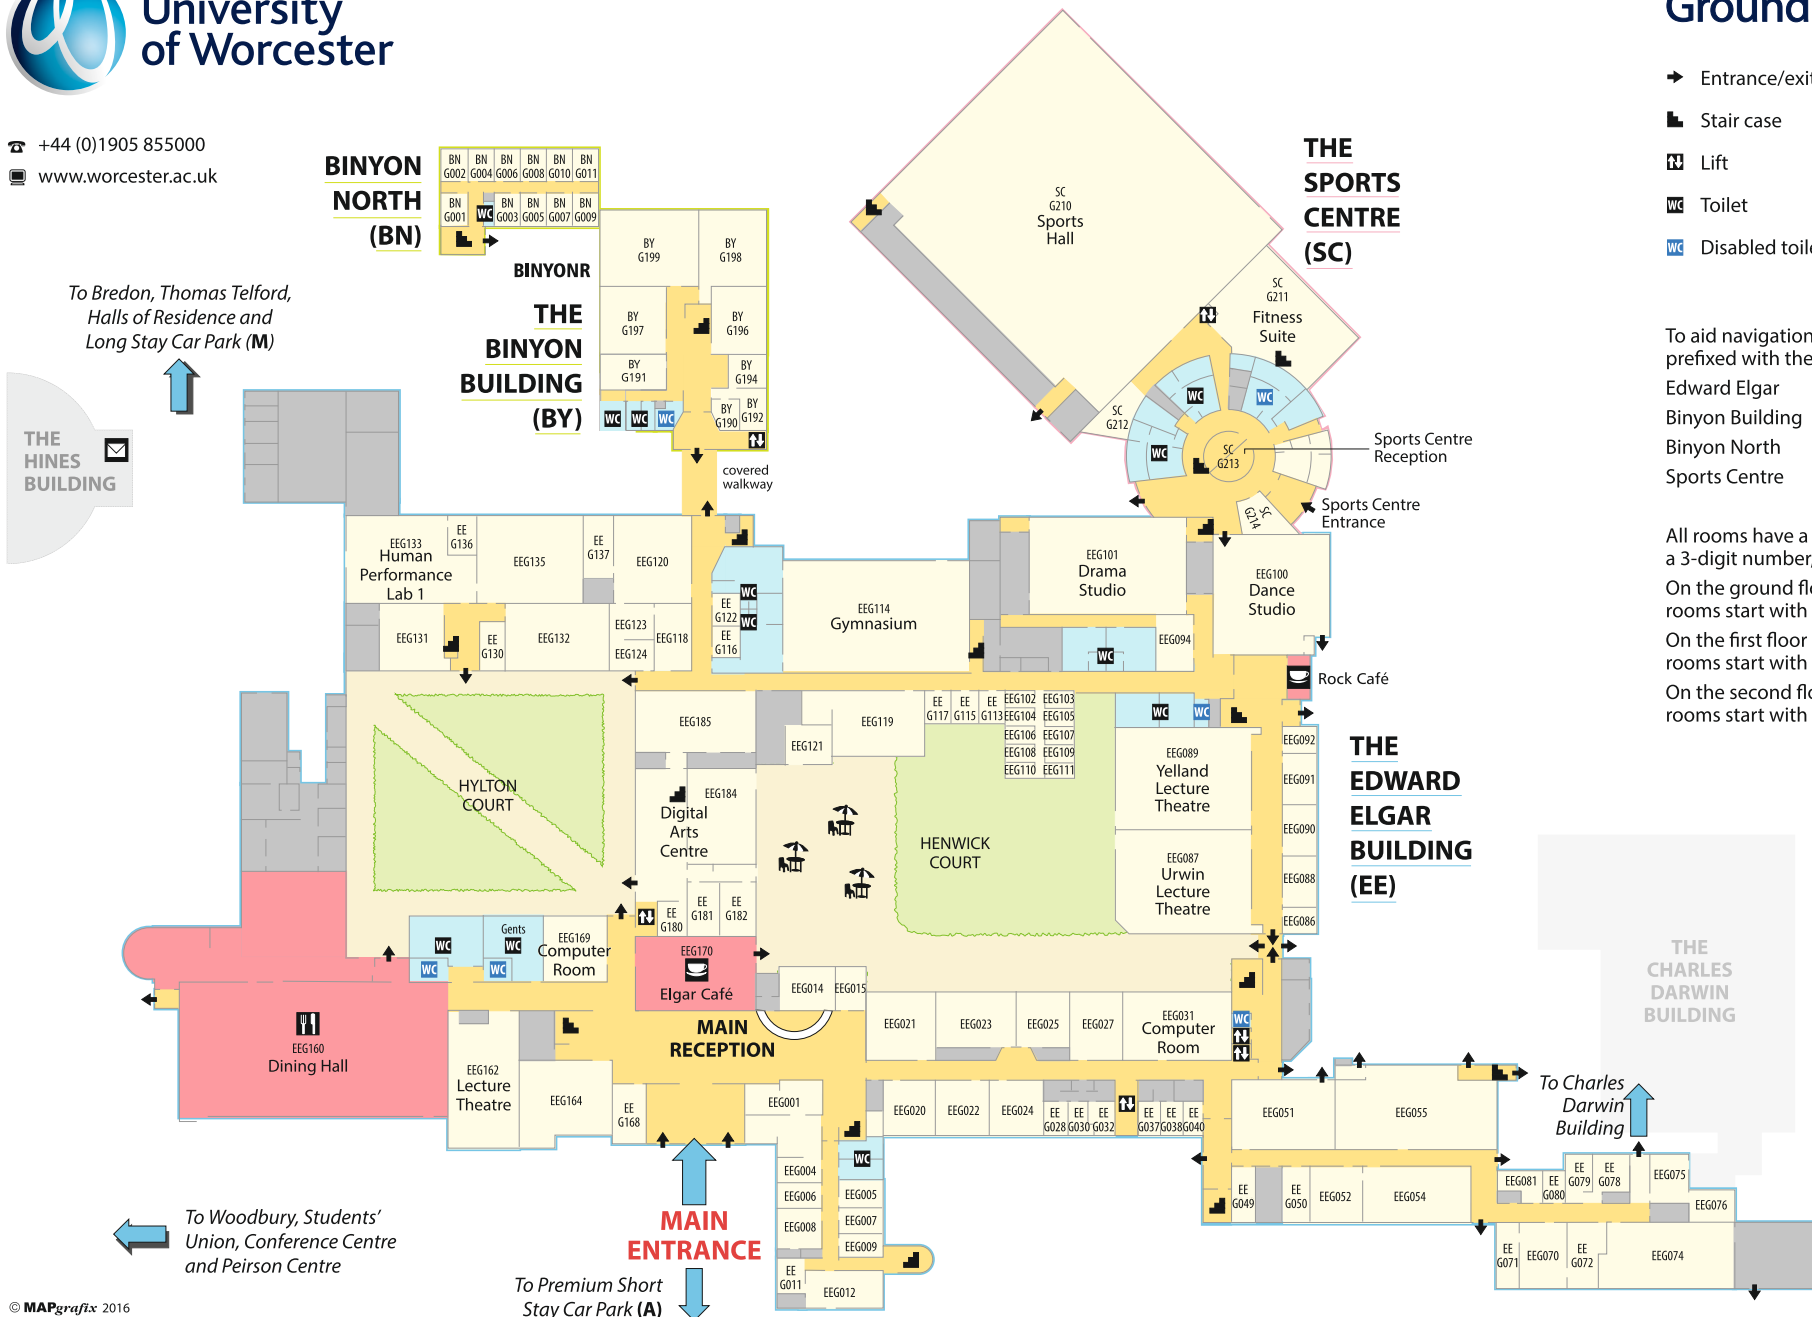

## Ground floor

- ➔ Entrance/exit
- 🪑 Dining room
- 🪜 Stair case
- ☕ Coffee shop
- 🚢 Lift
- 👤 Seating area
- 🚻 Toilet
- 📖 Book shop
- ♿ Disabled toilet
- ✉ Post room

To aid navigation room numbers are prefixed with the following initials:

- Edward Elgar EE
- Binyon Building BY
- Binyon North BN
- Sports Centre SC

All rooms have a prefix followed by a 3-digit number, e.g. 007

On the ground floor rooms start with **G**, e.g. **G007**

On the first floor rooms start with **1**, e.g. **1007**

# First floor

-  Stair case
-  Lift
-  Ramp
-  Toilet
-  Disabled toilet
-  Emergency evacuation point

To aid navigation room numbers are prefixed with the following initials:

- Edward Elgar EE
- Binyon Building BY
- Binyon North BN
- Sports Centre SC