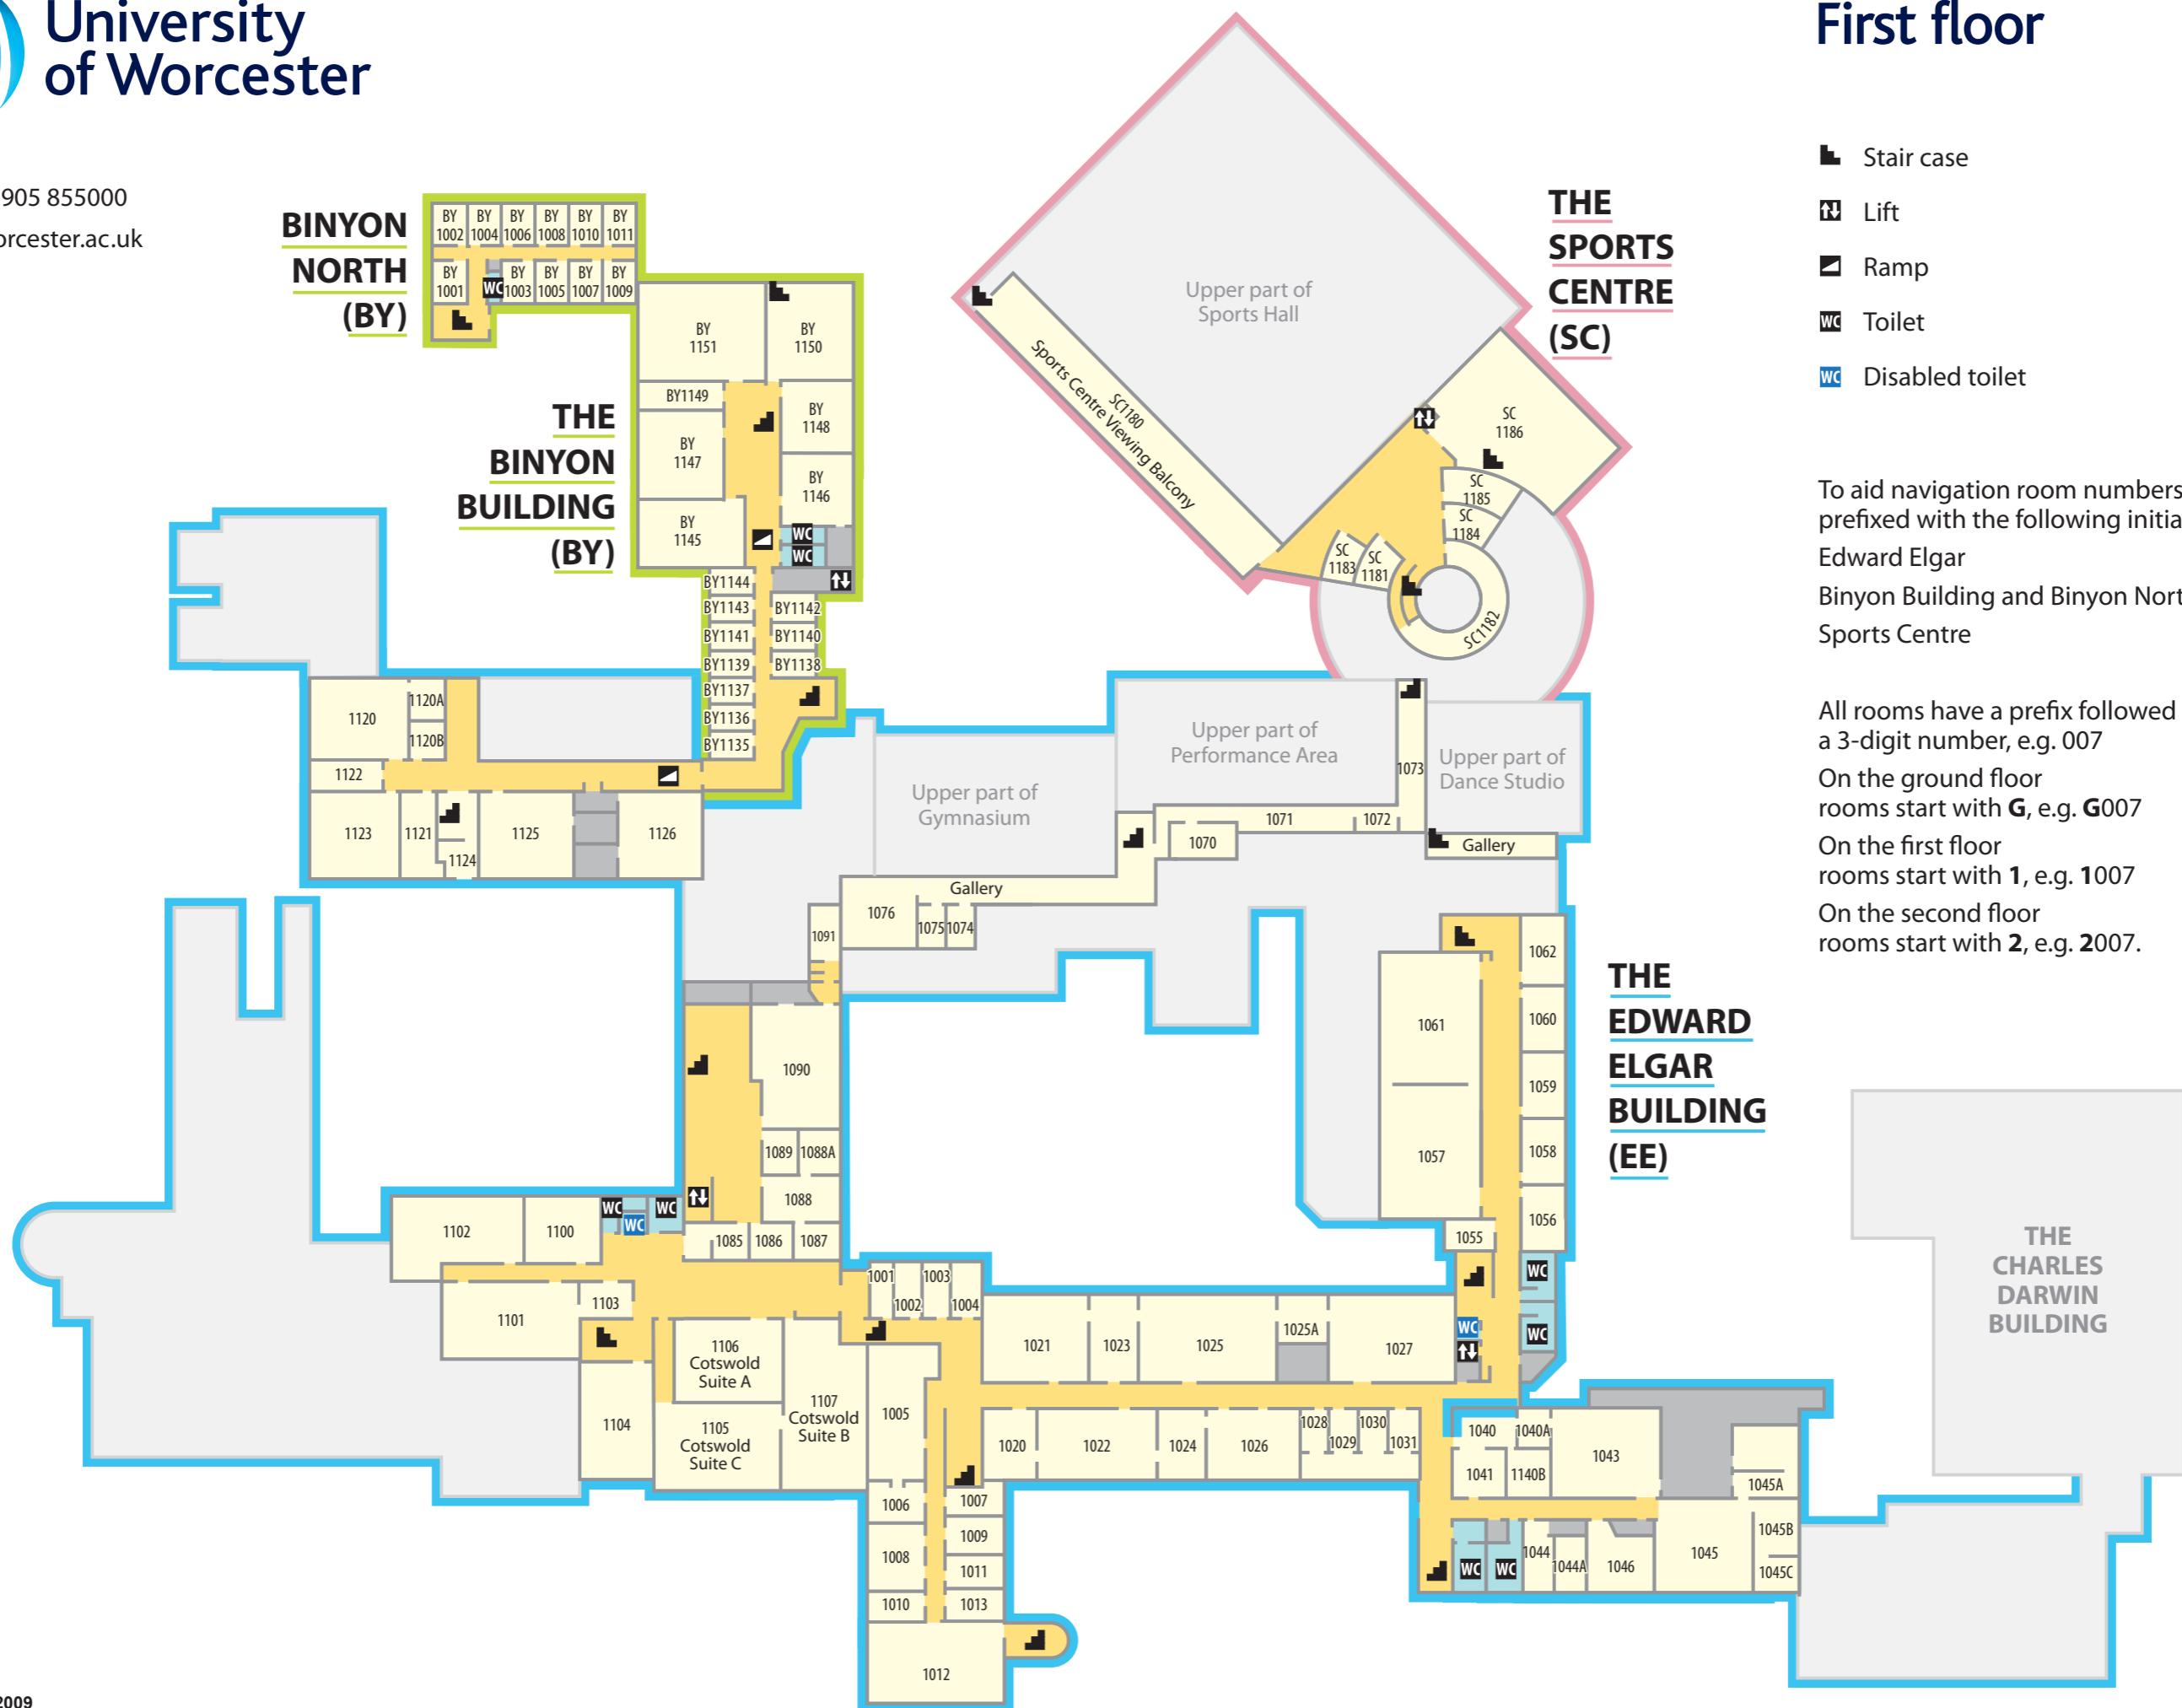

- ➔ Entrance/exit
- 🪑 Dining room
- 🪜 Stair case
- ☕ Coffee shop
- 🚗 Lift
- 🪑 Seating area
- 🚻 Toilet
- 📖 Book shop
- ♿ Disabled toilet
- ✉ Post room

To aid navigation room numbers are prefixed with the following initials:

On the second floor rooms start with 2, e.g. 2007.

To Bredon, Thomas Telford, Halls of Residence and Long Stay Car Park (M)

THE HINES BUILDING

To Woodbury, Students' Union, Conference Centre and Peirson Library

To Premium Short Stay Car Park (A)

First floor

-  Stair case
-  Lift
-  Ramp
-  Toilet
-  Disabled toilet

To aid navigation room numbers are prefixed with the following initials:
 Edward Elgar **EE**
 Binyon Building and Binyon North **BY**
 Sports Centre **SC**

Second floor

-  Stair case
-  Lift
-  Toilet
-  Disabled toilet

To aid navigation room numbers are prefixed with the following initials:

- Edward Elgar EE
- Binyon Building and Binyon North BY
- Sports Centre SC