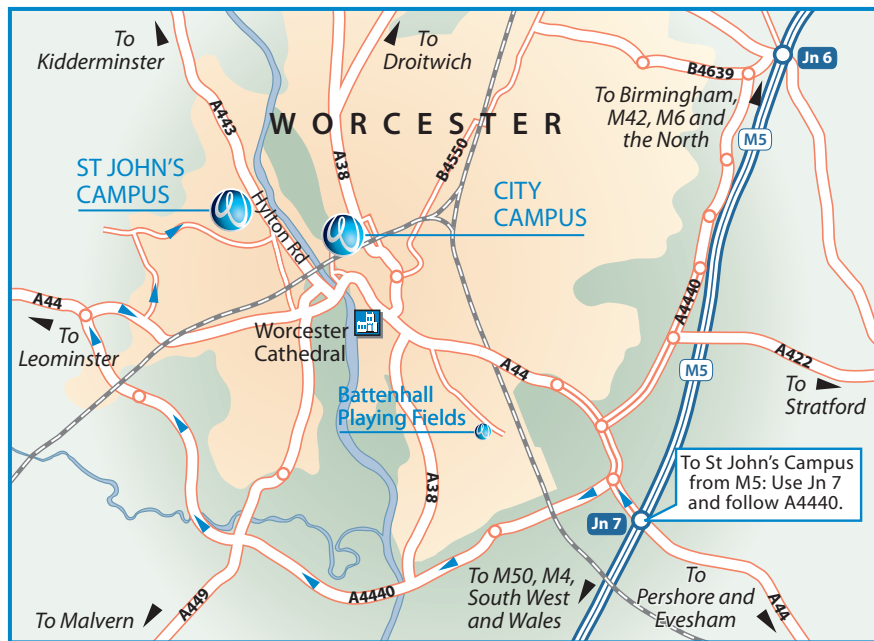

University of Worcester

+44 (0)1905 855000

www.worcester.ac.uk

- University of Worcester
- Railway station
- Bus and coach terminal
- Cathedral
- Worcester College of Technology
- Worcestershire County Cricket Ground
- Parking
- One-way street